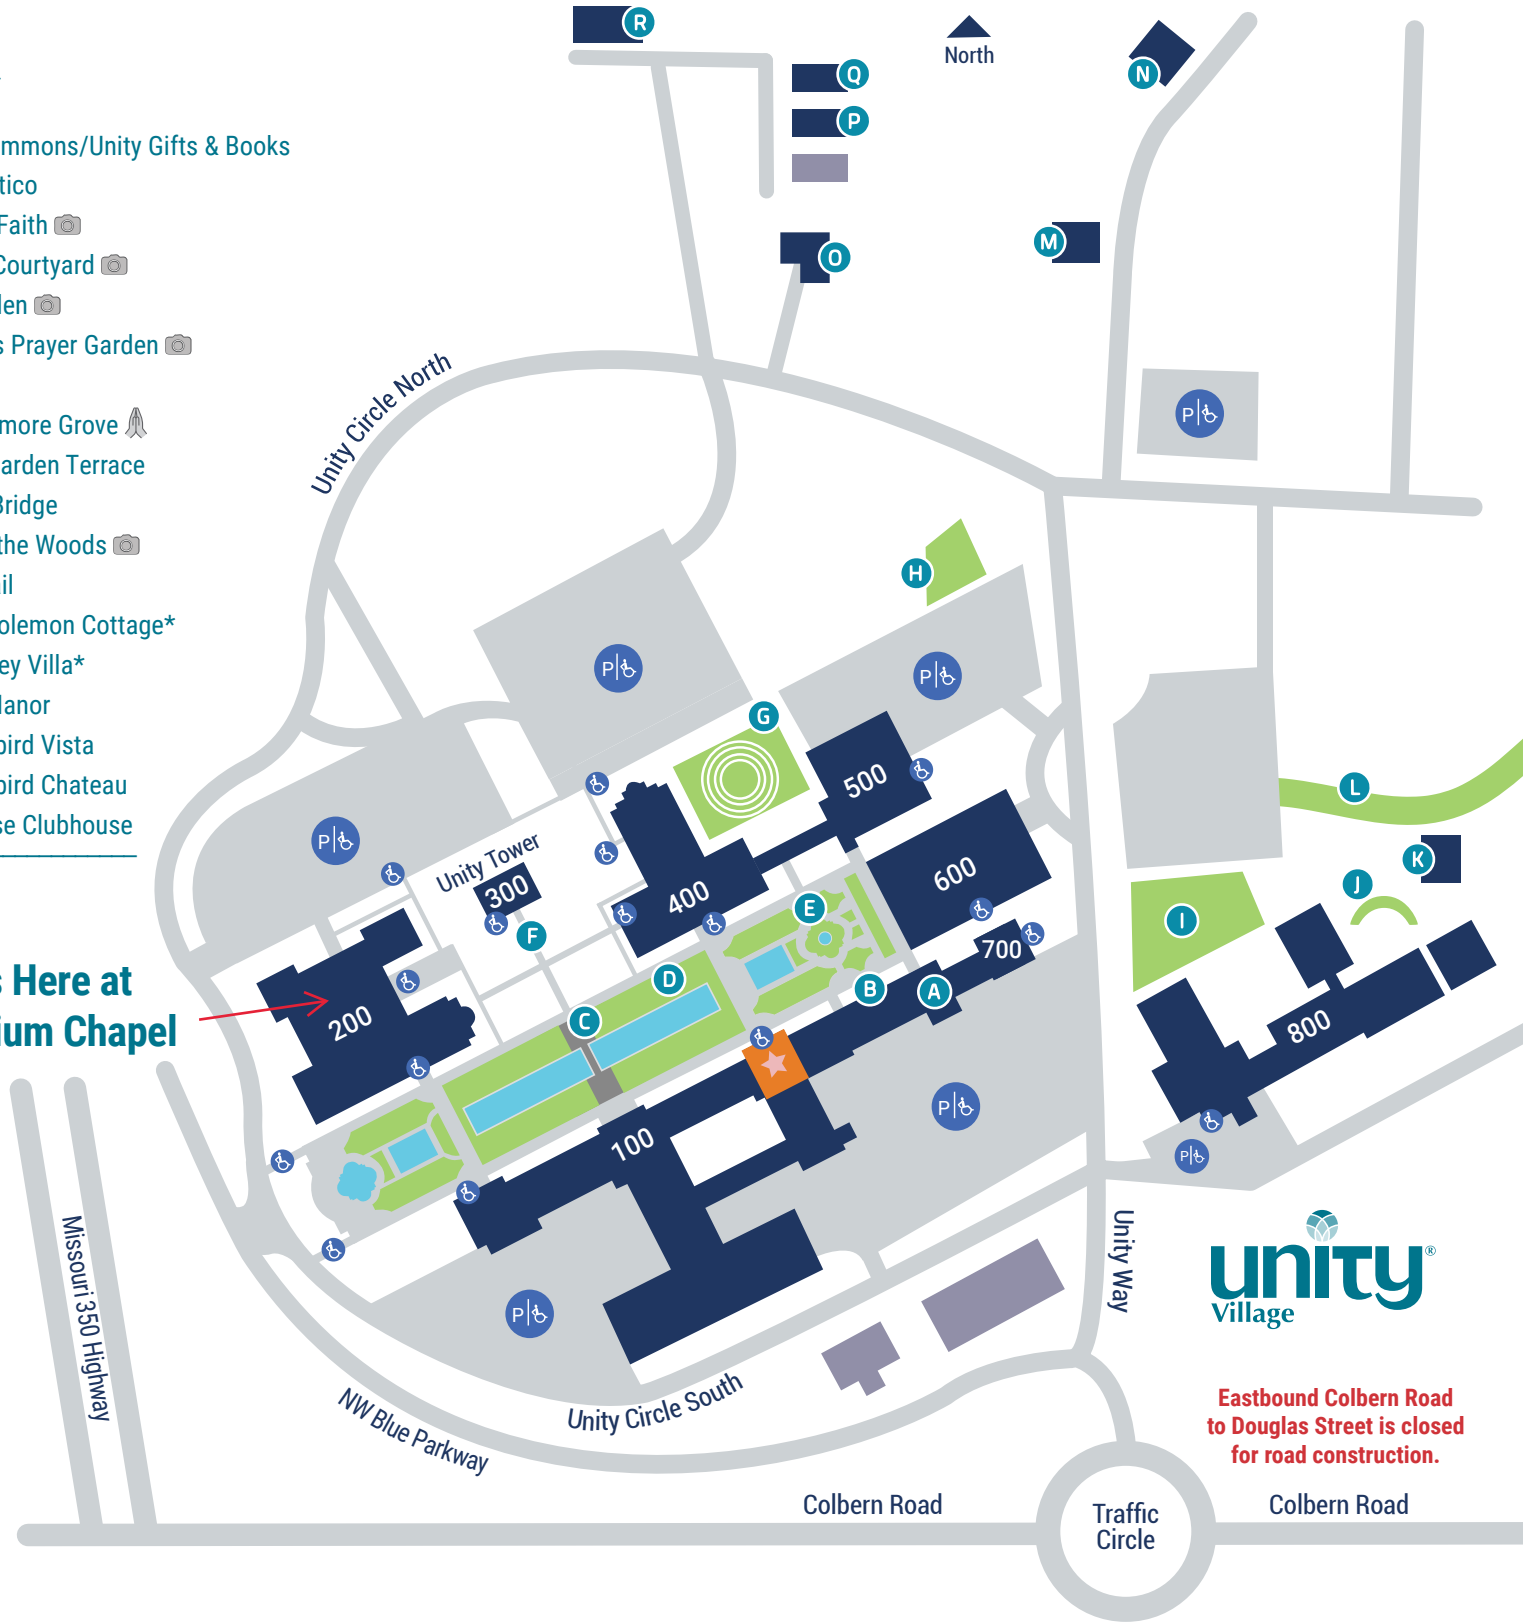

500 Building

- Grand Ballroom
- Executive Ballroom

600 Building

- Activities Center

700 Building

- The Fillmore Café

800 Building

- Hotel and Conference Center

Map Key

- A** Village Commons/Unity Gifts & Books
- B** South Portico
- C** Bridge of Faith 📷
- D** Fountain Courtyard 📷
- E** Rose Garden 📷
- F** 12 Powers Prayer Garden 📷
- G** Labyrinth
- H** Myrtle Fillmore Grove 🙏
- I** Lowell's Garden Terrace
- J** Rainbow Bridge
- K** Chapel in the Woods 📷
- L** Nature Trail
- M** Johnnie Colemon Cottage*
- N** Ruth Mosley Villa*
- O** Fillmore Manor
- P** Hummingbird Vista
- Q** Hummingbird Chateau
- R** Golf Course Clubhouse

*Coming Soon

Join Us Here at
the Atrium Chapel

Eastbound Colbern Road to Douglas Street is closed for road construction.